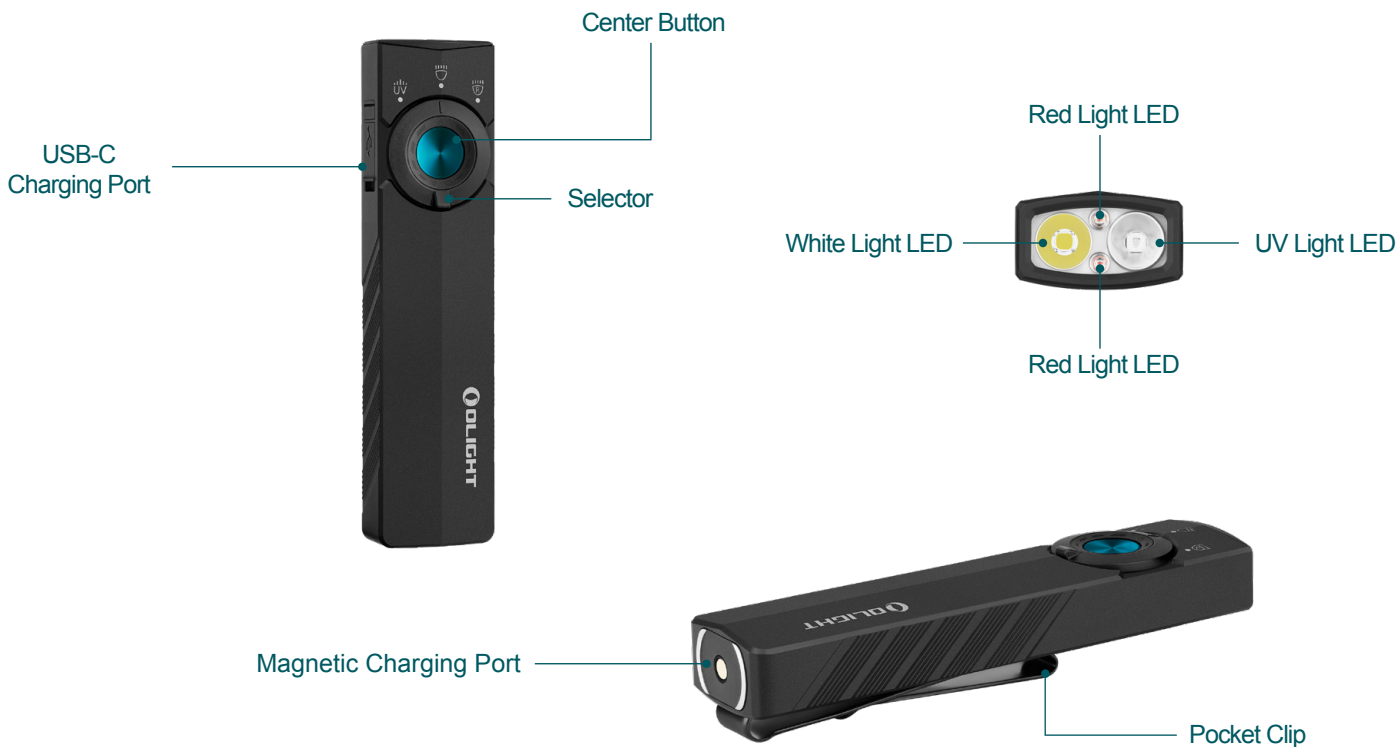

ArkPro Lite