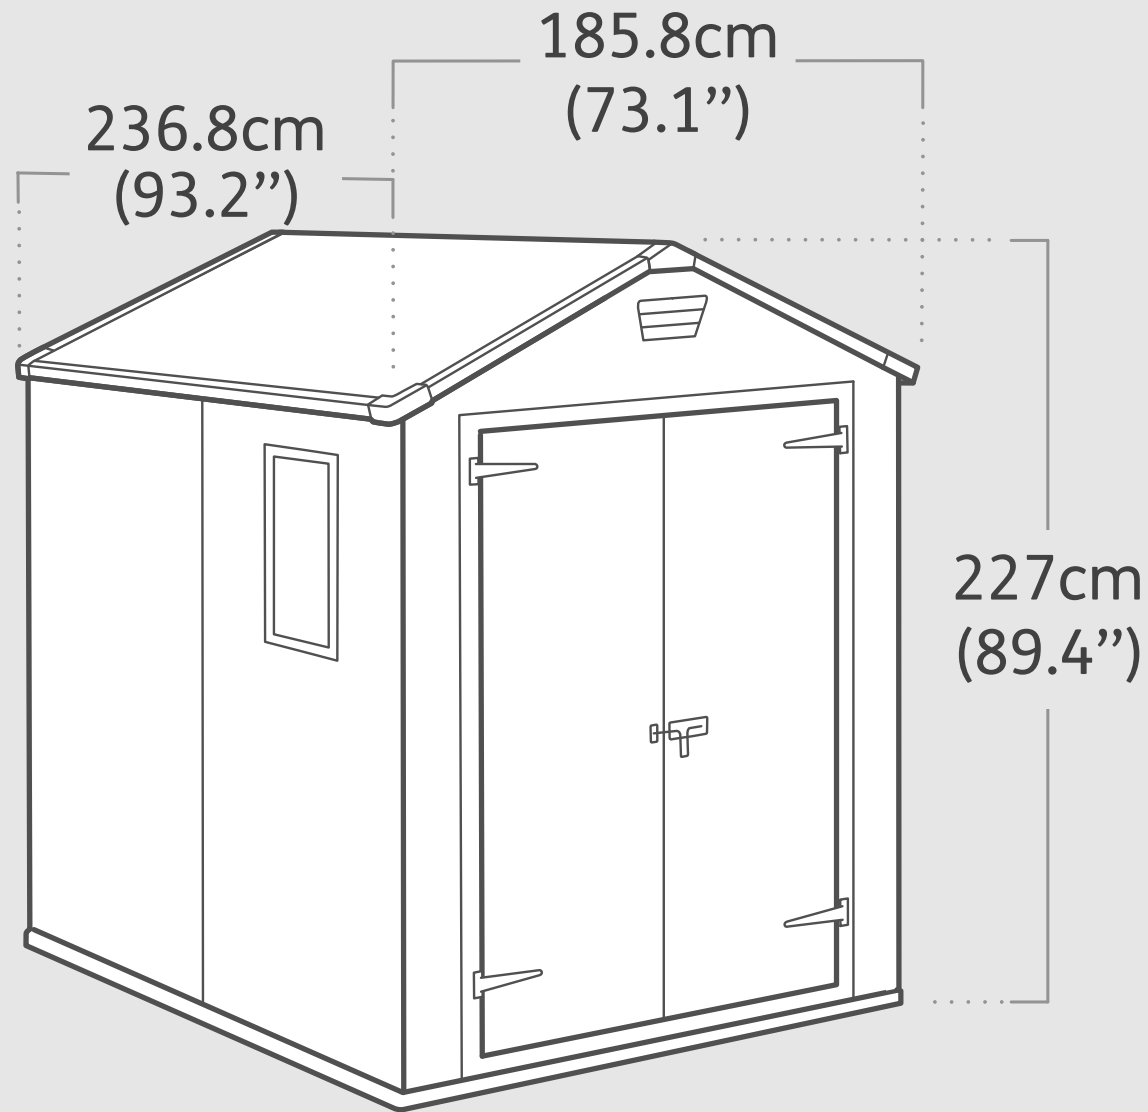

Manor 6x8DD
Product Dimensions

Interior Dimensions (WxDxH) : 168.9x222x219.7 cm | 66.5"x87.4"x86.5"