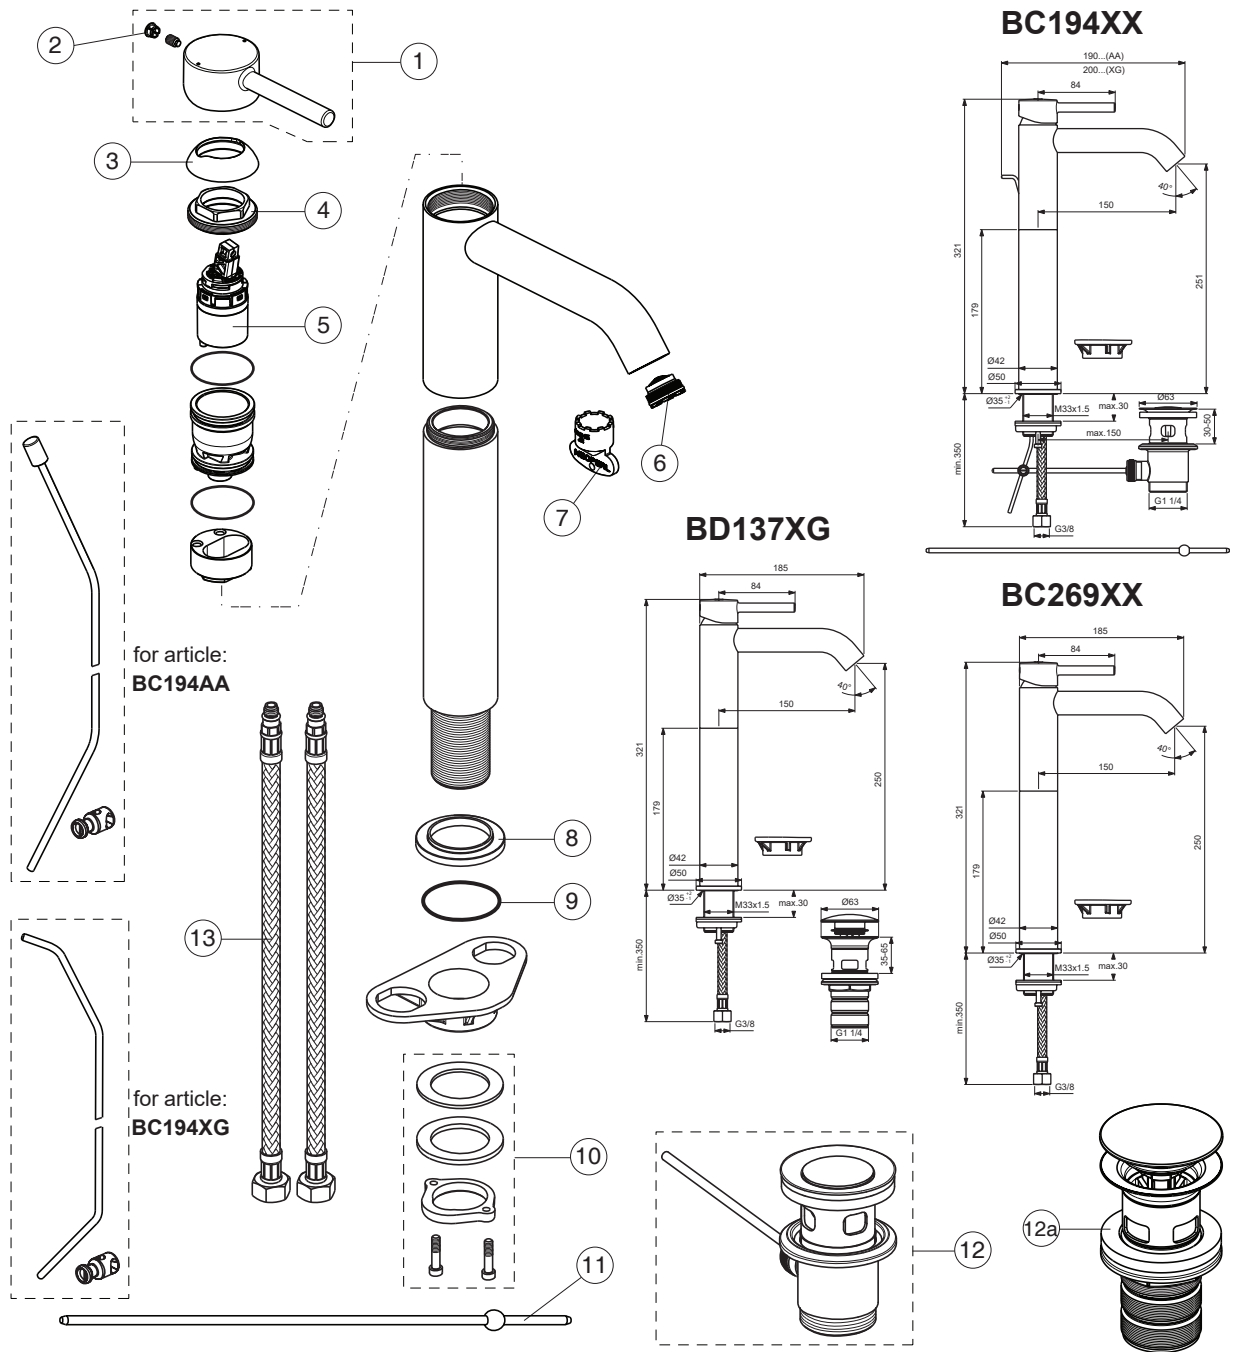

CERALINE

Ideal Standard

For XX=Coverage-Designate:
AA=chrome,XG=silk black

For Instance:
B961706AA for chrome

Pos.	Signify	Spare parts-Nr.	Quantity	Pos.	Signify	Spare parts-Nr.	Quantity
1	Lever,w/logo-set	B961706XX	1 Pcs.				
2	Block cap	A961157XX	1 Pcs.				
3	Cover cap	A861080XX	1 Pcs.				
4	Screw M38x1.5	B961645NU	1 Set				
5	Cartridge Ø28mm	A861397NU	1 Pcs.				
6+pos.7	Neoperl M21.5x1-5 l/min	B960889NU	1 Pcs.				
7	Service key	B960654NU	1 Pcs.				
8	Rosette decorative	B960712XX	1 Pcs.				
9	O-Ring Ø37.77x2.62	A962574NU	1 Pcs.				
10	Connecting group	B960255NU	1 Set				
11	Waste rod L330mm	A960200AA	1 Pcs.				
12	Pop-up drain ass.	A962991XX	1 Pcs.				
12a	Click waste	E1482XX	1 Pcs.				
13	Fl.pexhose G3/8/L620	B960364NU	1 Pcs.				