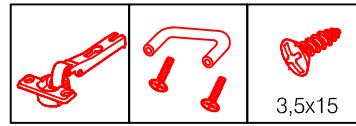

# SPU 50 Varianto Blocktype

Montageanleitung / Notice de montage / Assembly instruction

2x

4x

Ø5mm

4x

14x

4x