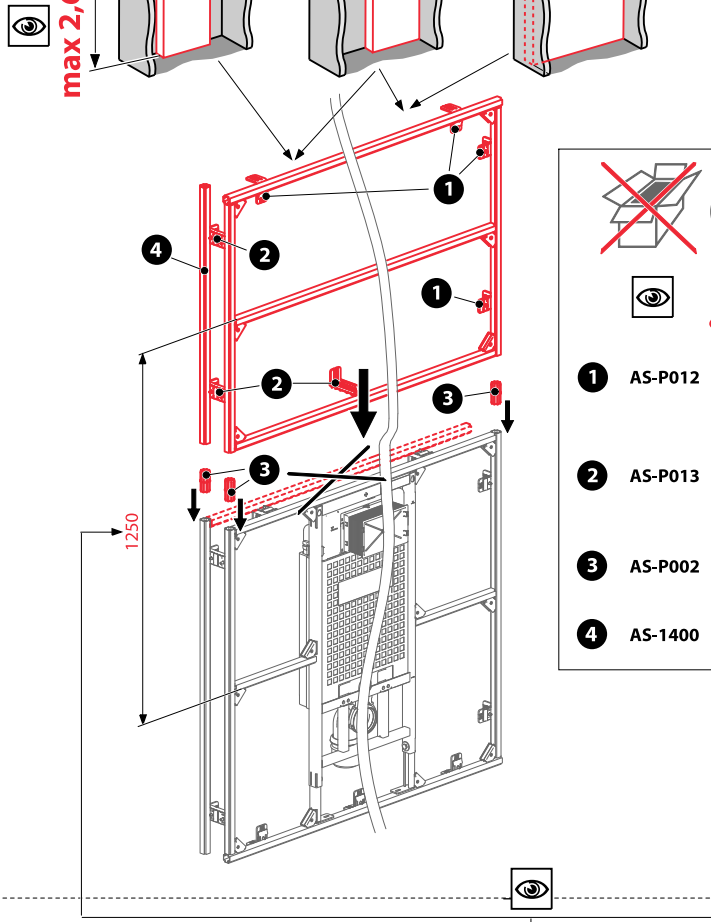

AS-SET01

[mm]

3

1 AS-P012

2 AS-P013

3 AS-1400

4

5

6

7-A

(AS-SET05) (AS-SET05) (AS-SET04) [mm]

max 2,6m

7-B

2,6m - 3,7m [mm]

- 1 AS-P012
- 2 AS-P013
- 3 AS-P002
- 4 AS-1400

Alca System
INSTRUCTIONS / MANUAL