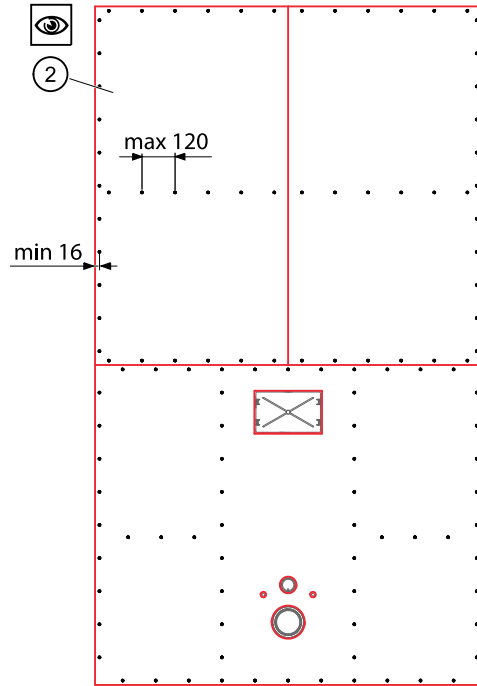

6

7-A

(AS-SET05) (AS-SET05) (AS-SET04) [mm]

max 2,6m

7-B

2,6m - 3,7m [mm]

- 1 AS-P012
- 2 AS-P013
- 3 AS-P002
- 4 AS-1400

Alca System
INSTRUCTIONS / MANUAL