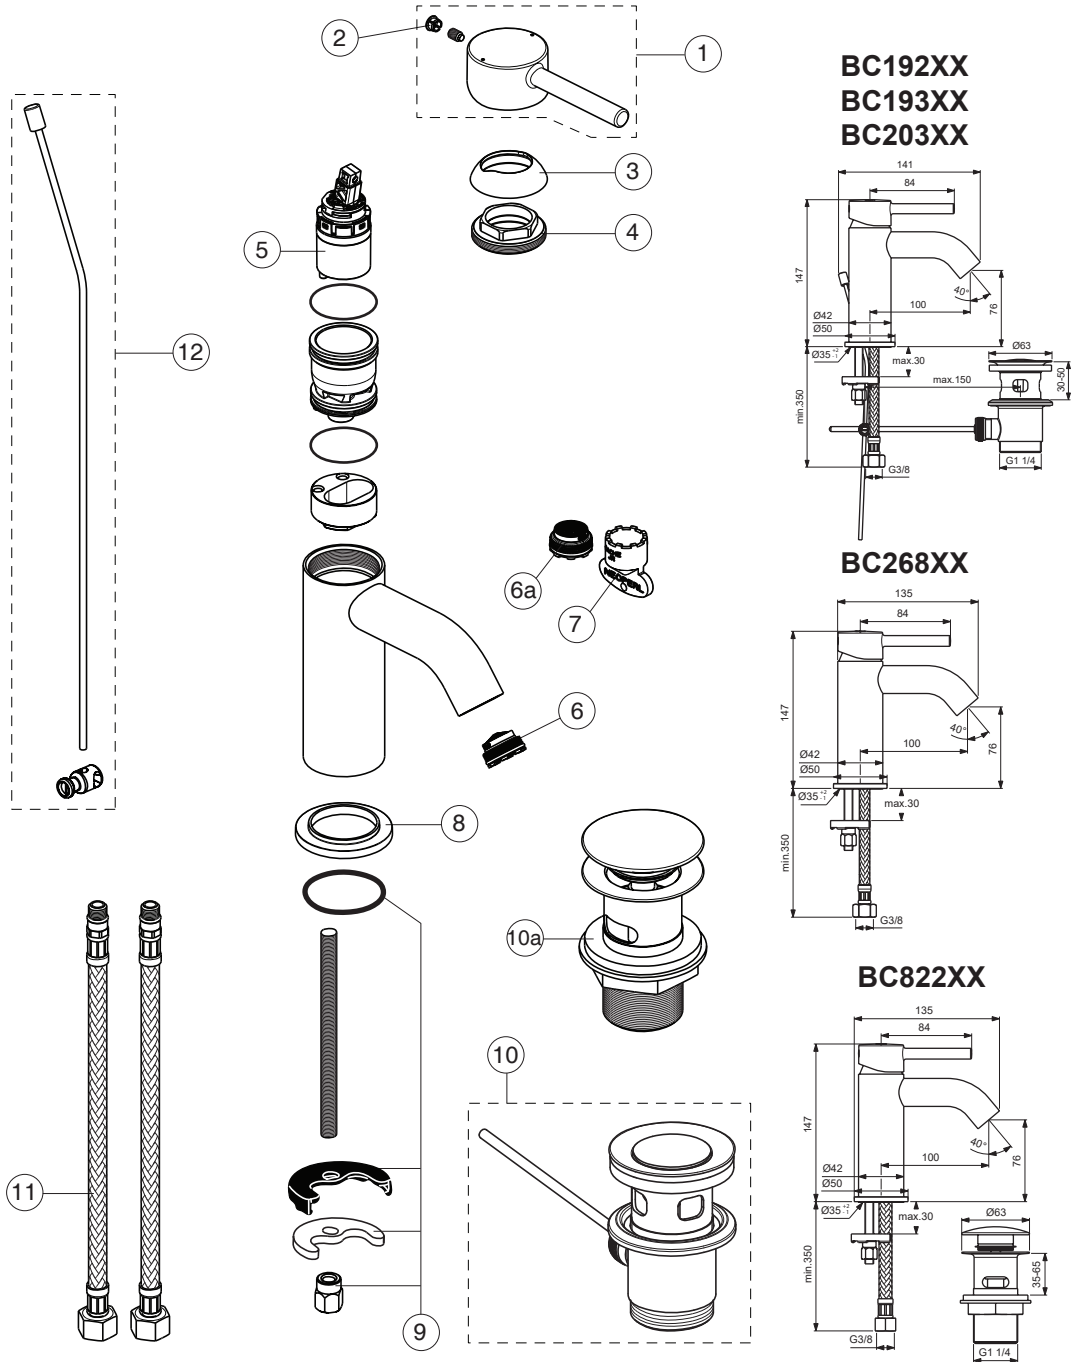

CERALINE

Ideal Standard

For XX=Coverage-Designate:

AA=chrome, GN=silver storm
A2=brushed gold, A5=magnetic grey

For Instance:

B961706AA for chrome

Pos.	Signify	Spare parts-Nr.	Quantity	Pos.	Signify	Spare parts-Nr.	Quantity
1	Lever, w/logo-set	B961706XX	1 Pcs.	12	Pop up waste-compl.	B961384XX	1 Set
2	Block cap	A961157XX	1 Pcs.				
3	Cover cap	A861080XX	1 Pcs.				
4	Screw M38x1.5	B961645NU	1 Set				
5	Cartridge Ø28mm	A861397NU	1 Pcs.				
6	Aerator cache M21.5x1	B960366NU*	1 Pcs.				
6a+7	Neop.M21.5x1-5 l/min	B960889NU	1 Set				
7	Service key	B960654NU	1 Pcs.				
8	Rosette decorative	B960712XX	1 Pcs.				
9	Connecting set	B964702NU	1 Set				
10	Pop-up drain ass.	A962991XX	1 Pcs.				
10a	Click waste slotted	S8803AA	1 Pcs.				
	Click waste plastic	B961705AA**	1 Pcs.				
11	Fl.hose G3/8/M8x1 /L500	A962005NU	1 Pcs.				

* for BC192AA

**for AA-chrome