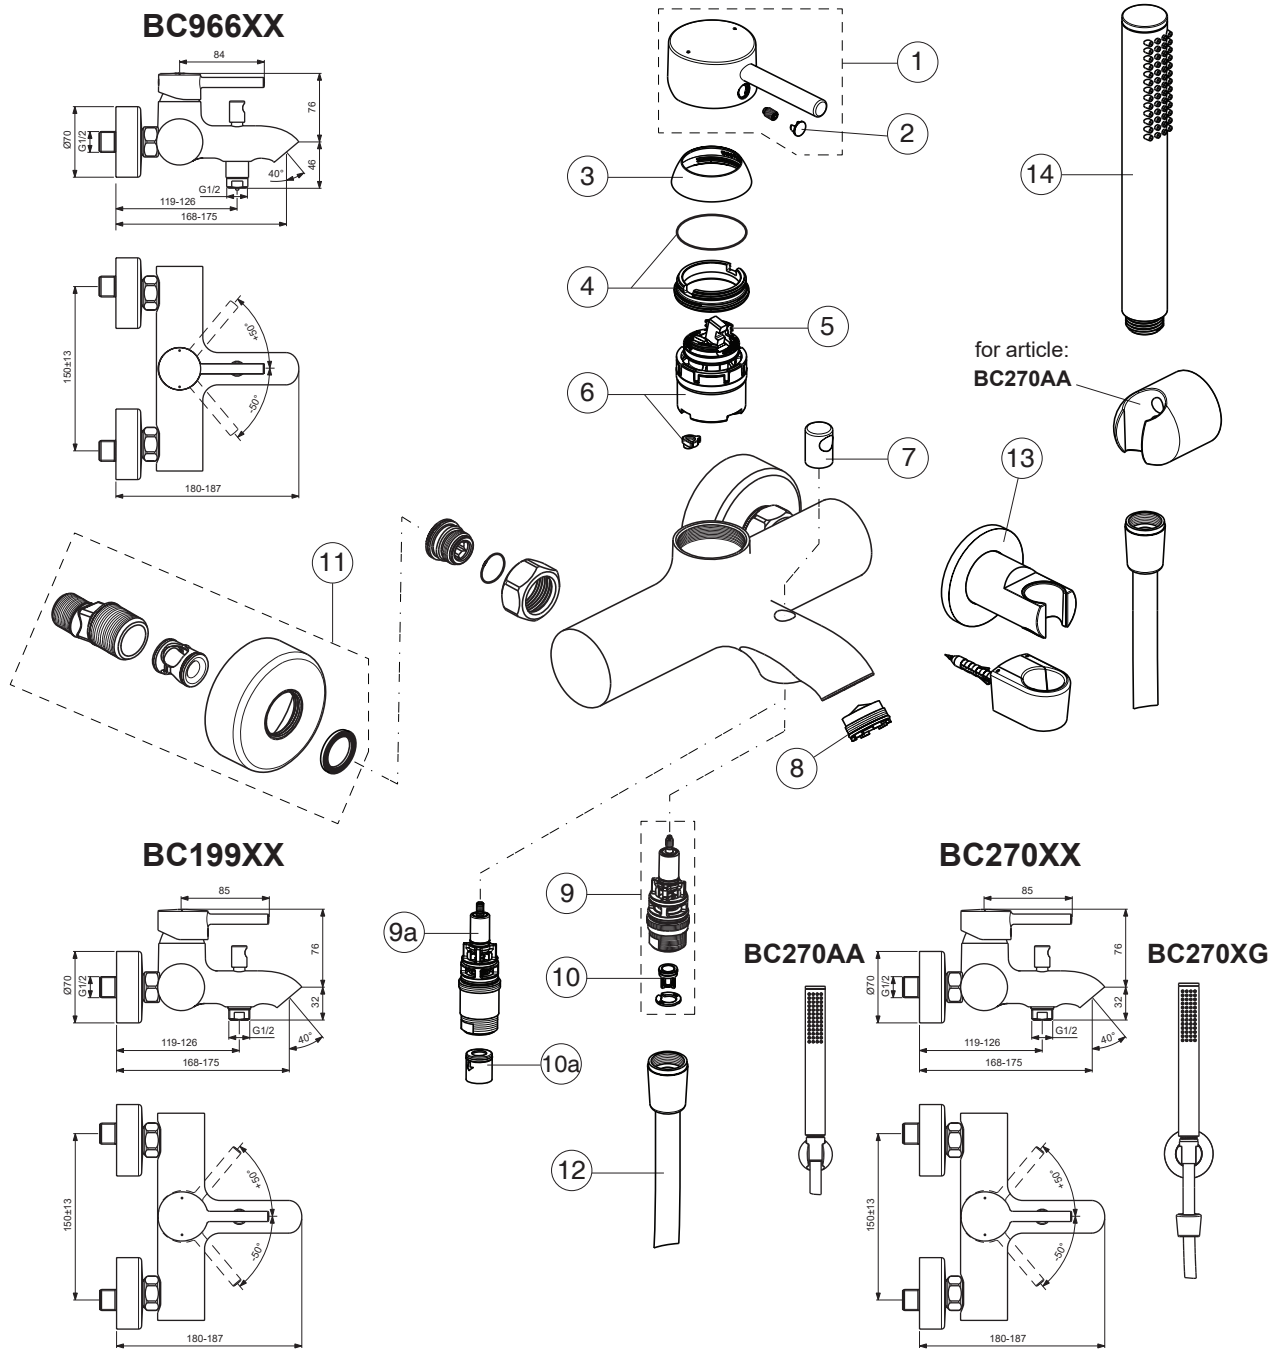

CERALINE

Ideal Standard

For XX=Coverage-Designate:

AA=chrome, XG=silk black
DX=matt white

For Instance:

B961521AA for chrome

Pos.	Signify	Spare parts-Nr.	Quantity	Pos.	Signify	Spare parts-Nr.	Quantity
1	Lever,w/logo-set	B961521XX	1 Pcs.	12	Sh.hose L1750mm-compl.	A4109XX	1 Pcs.
2	Cap decorative	B960473AA	1 Pcs.		Sh.hose L1500mm-compl.	B960604XX***	1 Pcs.
3	Cap M38x1.5	B961373XX	1 Pcs.	13	Wall bracket	BC806XX	1 Pcs.
4	Screw M41x1.5/M38x1.5	B961374NU	1 Pcs.	14	Handshower	BC774XX	1 Pcs.
5	Hot limit stop	A861181NU	1 Pcs.				
6	Cartridge Ø38mm	A861156NU*	1 Pcs.				
7	Aerator cache M24x1-D	B960381NU	1 Pcs.				
	Aer.cache M24x1-5 l/min	A962079NU**	1 Pcs.				
8	Pull knob	B960486XX	1 Pcs.				
9	Diverter automatic	B960167XX	1 Pcs.				
9a	Diverter automatic	B960969XX**	1 Pcs.				
10	Rv-patrone	A960944NU	2 Pcs.				
10a	Non return valve	A960453NU**	1 Pcs.				
11	S-connection	B960241XX	1 Set				

*Universal set (not all parts needed)

** (for BC966AA)

*** (for BC270AA)